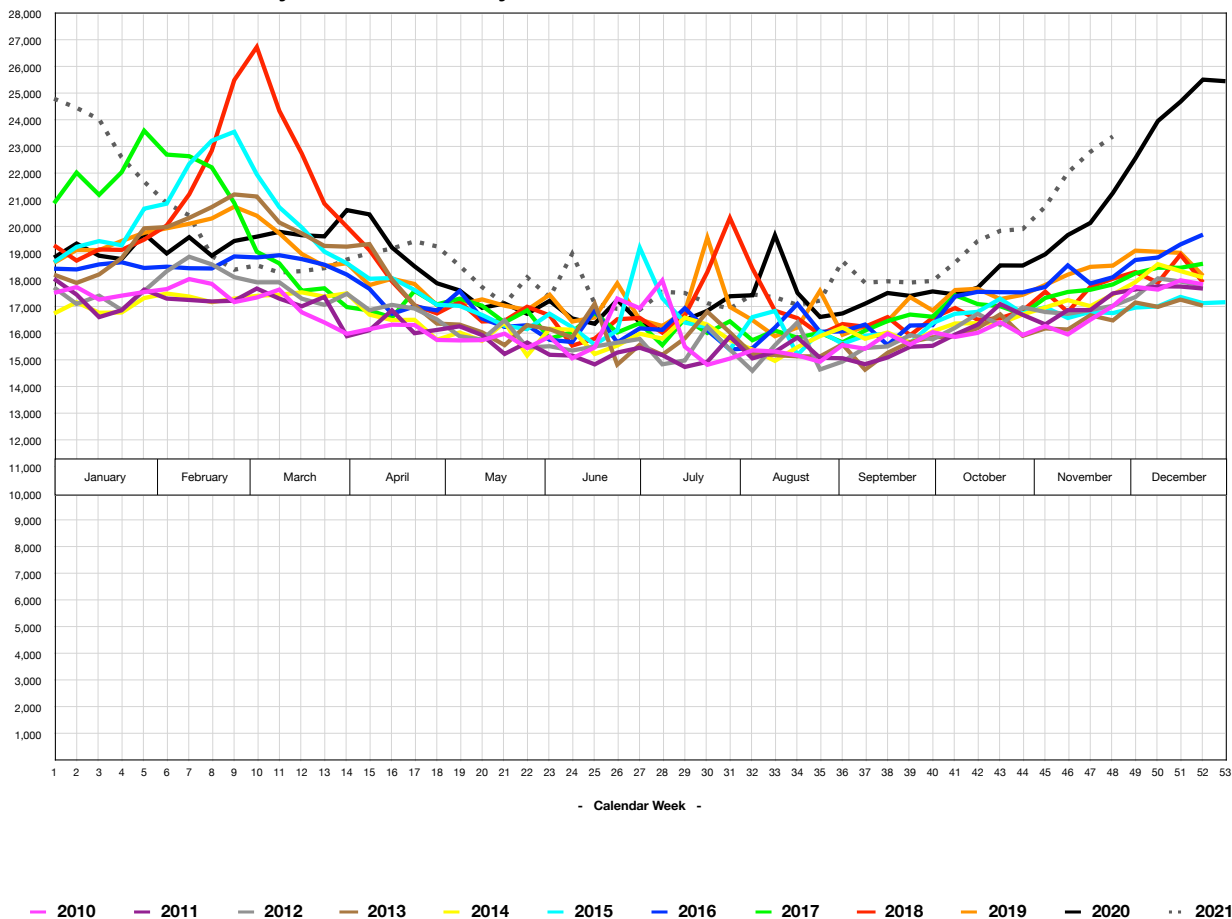

Weekly Deaths in Germany from 2010 to 2021/cw48 - Annual Curves Overlaid

Weekly Deaths in England and Wales from 2010 to 2021/cw47 - Annual Curves Overlaid