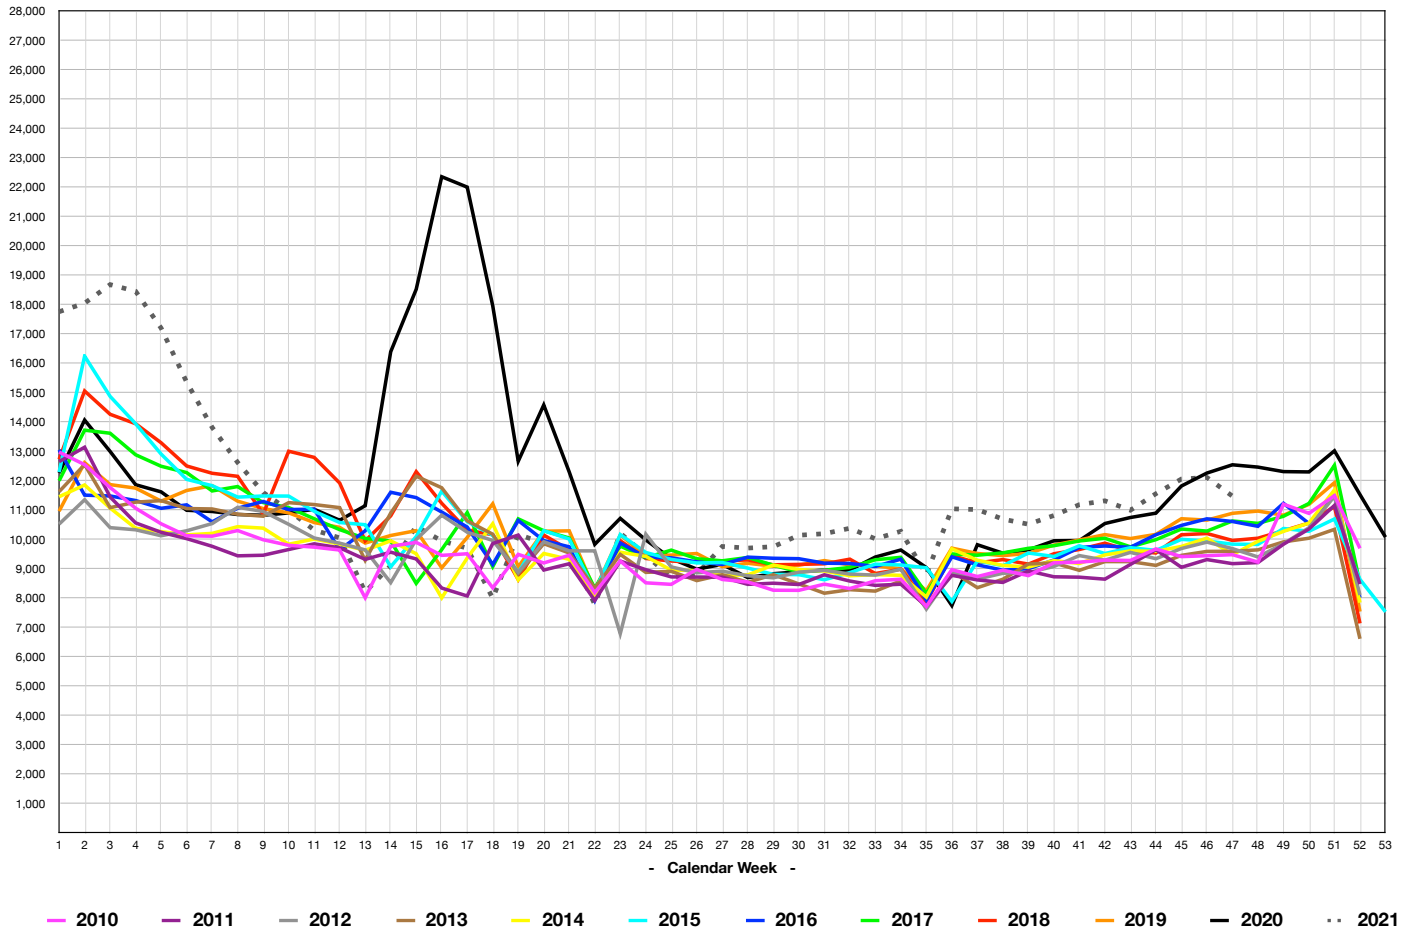

Weekly Deaths in England and Wales from 2010 to 2021/cw47 - Annual Curves Overlaid

10.12.2021

Weekly Deaths in England and Wales from 2010 to 2021/cw47 - Annual Curves Plotted Serially

10.12.2021

Data Source: <https://www.ons.gov.uk/peoplepopulationandcommunity/birthsdeathsandmarriages/deaths/datasets/weeklyprovisionalfiguresondeathsregisteredinenglandandwales>