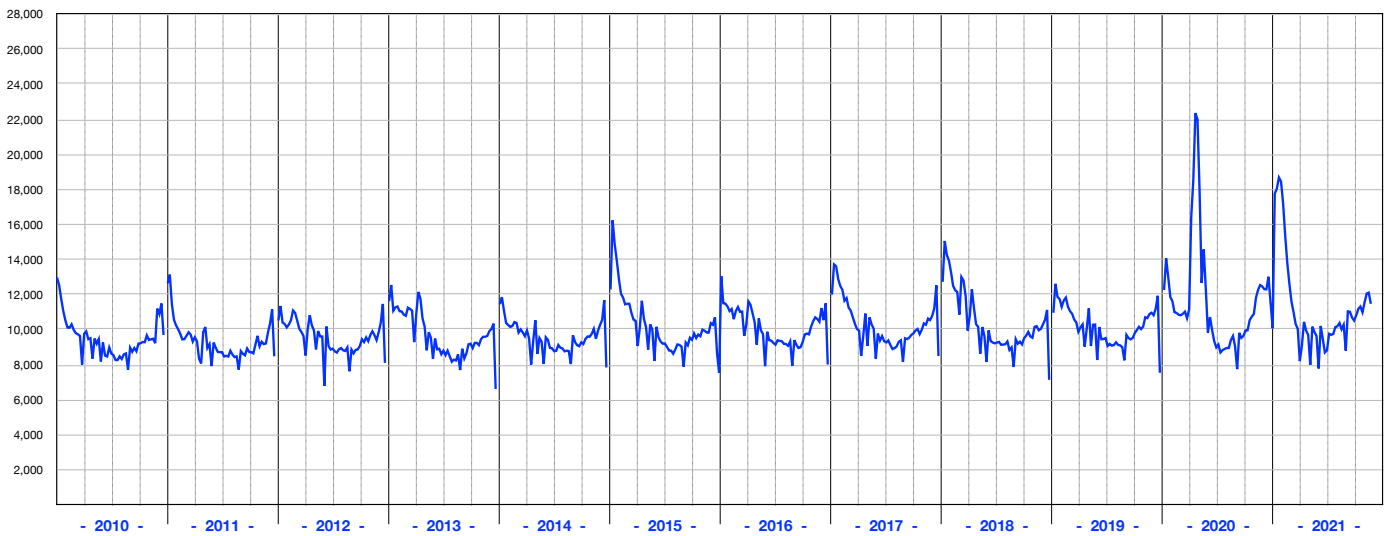

Weekly Deaths in England and Wales from 2010 to 2021/cw47 - Annual Curves Overlaid

10.12.2021

Weekly Deaths in England and Wales from 2010 to 2021/cw47 - Annual Curves Plotted Serially

10.12.2021

Data Source: <https://www.ons.gov.uk/peoplepopulationandcommunity/birthsdeathsandmarriages/deaths/datasets/weeklyprovisionalfiguresondeathsregisteredinenglandandwales>